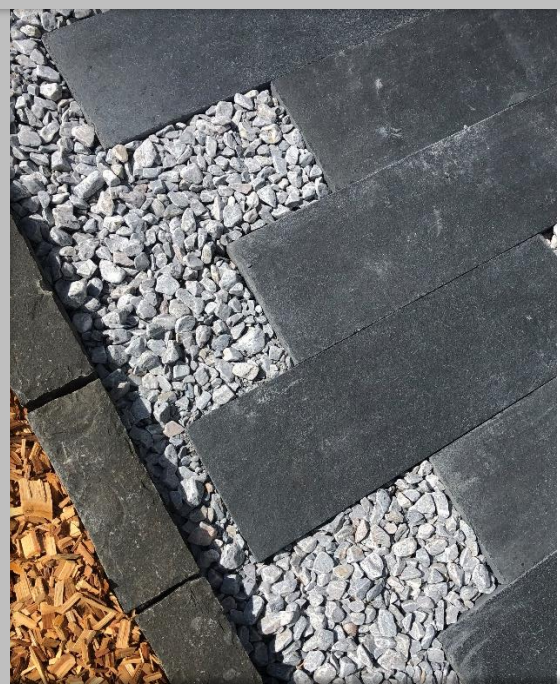

Limestone

STONE & OUTDOOR

WWW.STONEOUTDOOR.COM.AU

**75 Colebard St West
Acacia Ridge, QLD**

(07) 3808 4503

sales@stoneoutdoor.com.au