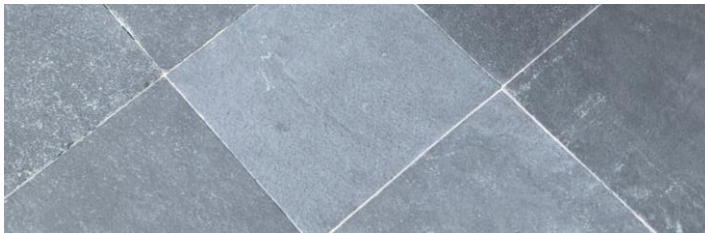

Information and Features

Tumbled Limestone will give you that natural, soft and aged feel that no other product can deliver. The pavers are cut from limestone deposits that have formed over millions of years, the pavers are then tumbled to give them an aged and informal look.

- Slip resistant (P5)
- Split and Tumbled
- Natural and Unique
- Calibrated Underneath

Suitability

- Outdoor Entertaining areas
- Pathways and Stepping Stones
- Pool Surrounds
- Driveways *

*If engineered correctly - 30mm thickness only

Colours

Black Limestone