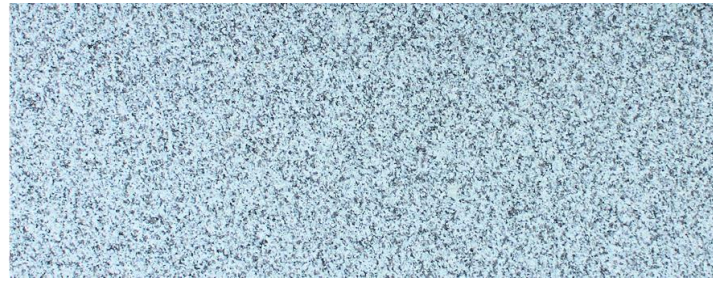

Information and Features

Our Silver Granite Pavers are cut straight from solid granite slabs and provide the perfect solution to any outdoor space. These pavers have been torched with a flame to create a natural looking and slip resistance exfoliated finish. The pavers have excellent strength and require little maintenance.

- Slip resistant (P5)
- Hard Wearing
- Low Maintenance
- High Strength

Suitability

- Outdoor Entertaining areas
- Pathways and Stepping Stones
- Pool Surrounds
- Driveways *

*If engineered correctly (30mm thick Pavers only)

Sizes

400x400x15mm

600x400x20mm

400x400x30mm

600x400x30mm

COPINGS

400x400x30mm

60x400x30mm*

*Bullnose on the 600mm side

Colours

Silver

*Colours are indicative only